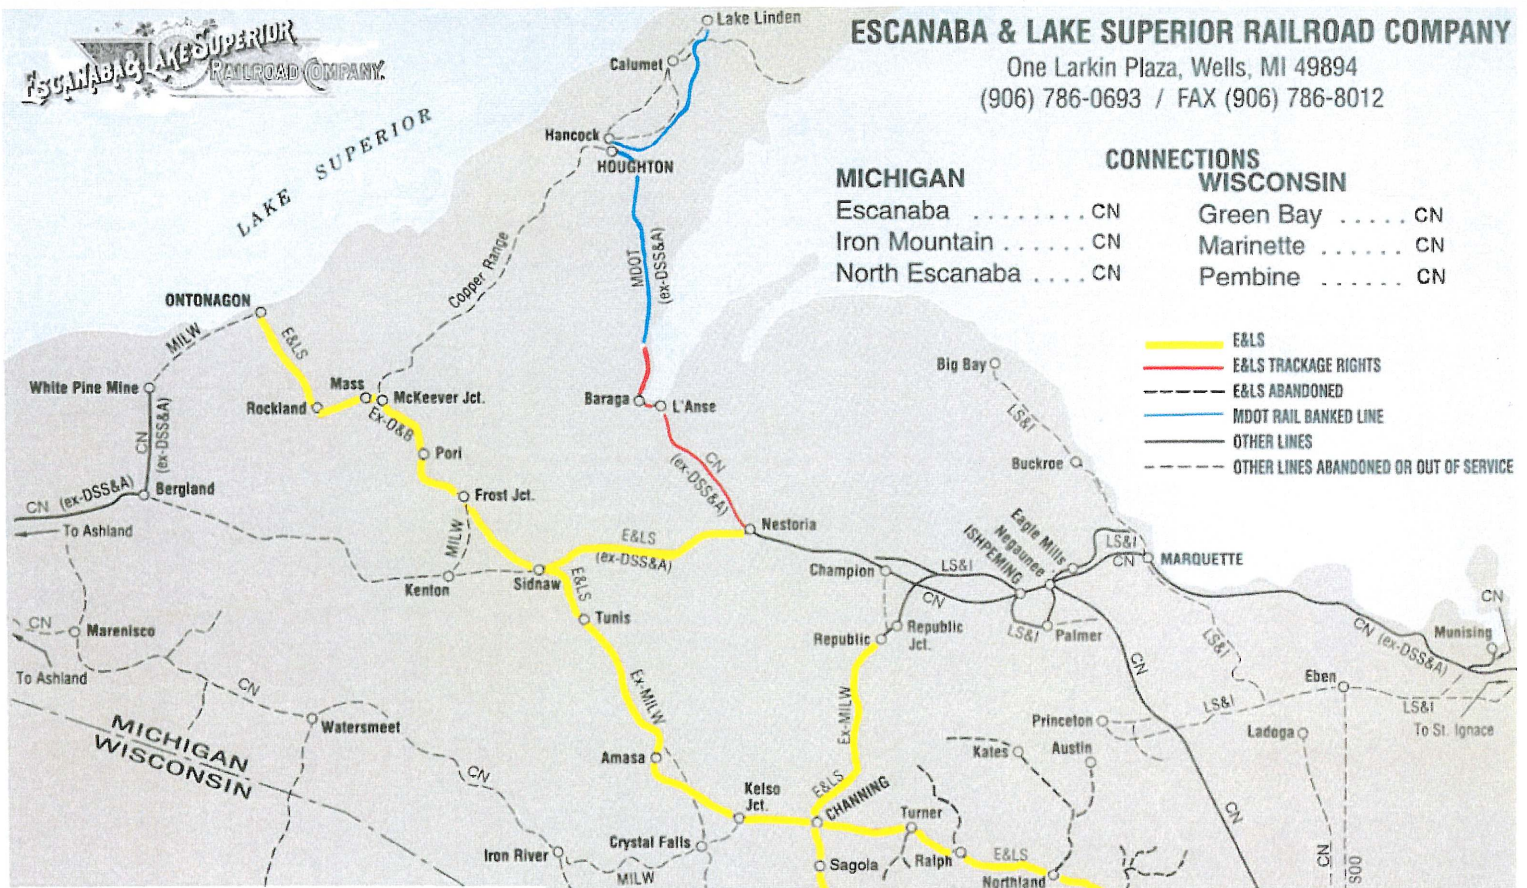

ESCANABA & LAKE SUPERIOR RAILROAD COMPANY

One Larkin Plaza, Wells, MI 49894
(906) 786-0693 / FAX (906) 786-8012

MICHIGAN

- Escanaba CN
- Iron Mountain CN
- North Escanaba CN

CONNECTIONS WISCONSIN

- Green Bay CN
- Marinette CN
- Pembine CN

- E&S
- E&S TRACKAGE RIGHTS
- - - - - E&S ABANDONED
- MDOT RAIL BANKED LINE
- OTHER LINES
- - - - - OTHER LINES ABANDONED OR OUT OF SERVICE

347 Miles Owned

82 Miles Additional Trackage Rights

Wells and Channing

Channing and Ontonagon

| Miles | Stations |
|-------|-------------------|
| 0.0 | Channing, MI |
| 4.1 | Kiernan, MI |
| 7.8 | Kelso, MI |
| 13.1 | Mitchell Spur, MI |
| 15.5 | Balsam, MI |
| 16.8 | Spur 247, MI |
| 20.1 | Amasa, MI |
| 21.5 | Triangle Spur, MI |
| 33.2 | Park Siding, MI |
| 39.2 | Tunis, MI |
| 45.6 | Sidnaw, MI |
| 56.6 | Frost, MI |
| 65.9 | Pori, MI |
| 67.9 | Rousseau, MI |
| 70.2 | Wasas, MI |
| 72.8 | McKeever, MI |
| 73.5 | Mass, MI |
| 80.8 | Rockland, MI |
| 92.4 | Ontonagon, MI |

Channing and Republic

| Miles | Stations |
|-------|-----------------|
| 0.0 | Channing, MI |
| 3.9 | Sawyer Lake, MI |
| 7.5 | Floodwood, MI |
| 11.6 | Witch Lake, MI |
| 21.8 | Republic, MI |

Crivitz and Menominee